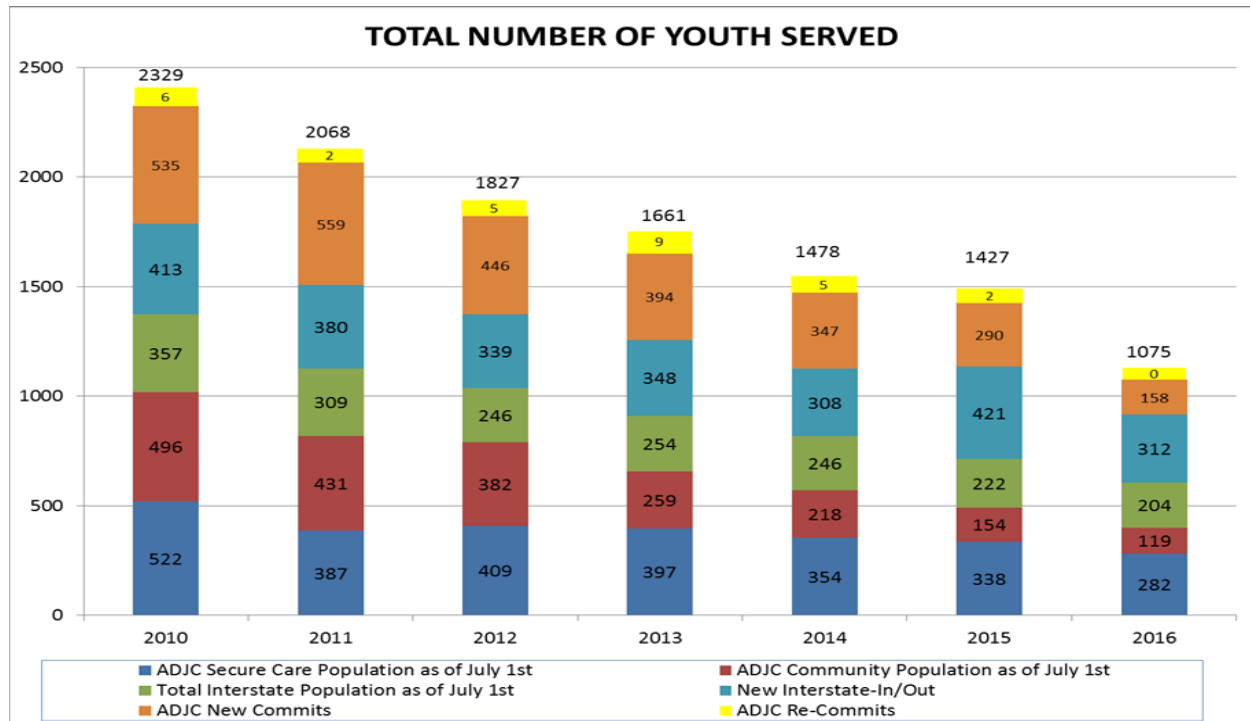

ADJC Youth Population Data

ADJC AVERAGE DAILY POPULATION (ADP) BY FISCAL YEAR					
	2012	2013	2014	2015	2016
Arizona Youth Committed to ADJC by Arizona County Courts					
ADJC Secure Care: Adobe Mountain School	390	347	351	324	231
ADJC Community Corrections: Parole	318	248	176	127	99
Total ADJC ADP	708	595	527	451	330
Delinquent Youth Supervised/Managed by ADJC as part of Interstate Compact					
Interstate Compact: In-State, Out-of-State, and Extradition	247	265	235	218	187

ADJC CENSUS -DECEMBER 1, 2016	
Arizona Youth Committed to ADJC by Arizona County Courts	
ADJC Secure Care: Adobe Mountain School	183
ADJC Community Supervision: Parole	67
Sub-Total	250
Delinquent Youth Supervised/Managed by ADJC as part of Interstate Compact	
Interstate Compact In-State: Youth from Other State jurisdiction's managed by ADJC in Arizona	106
Interstate Compact Out-of-State: Youth from Arizona jurisdictions whose transport out of Arizona and placement under another state's jurisdiction is managed by ADJC	59
Extradition In-State/Out-of-State: Runaways to and from Arizona for whom ADJC provides assistance in tracking, monitoring, transporting and transferring records	7
Sub-Total	172
Total	422