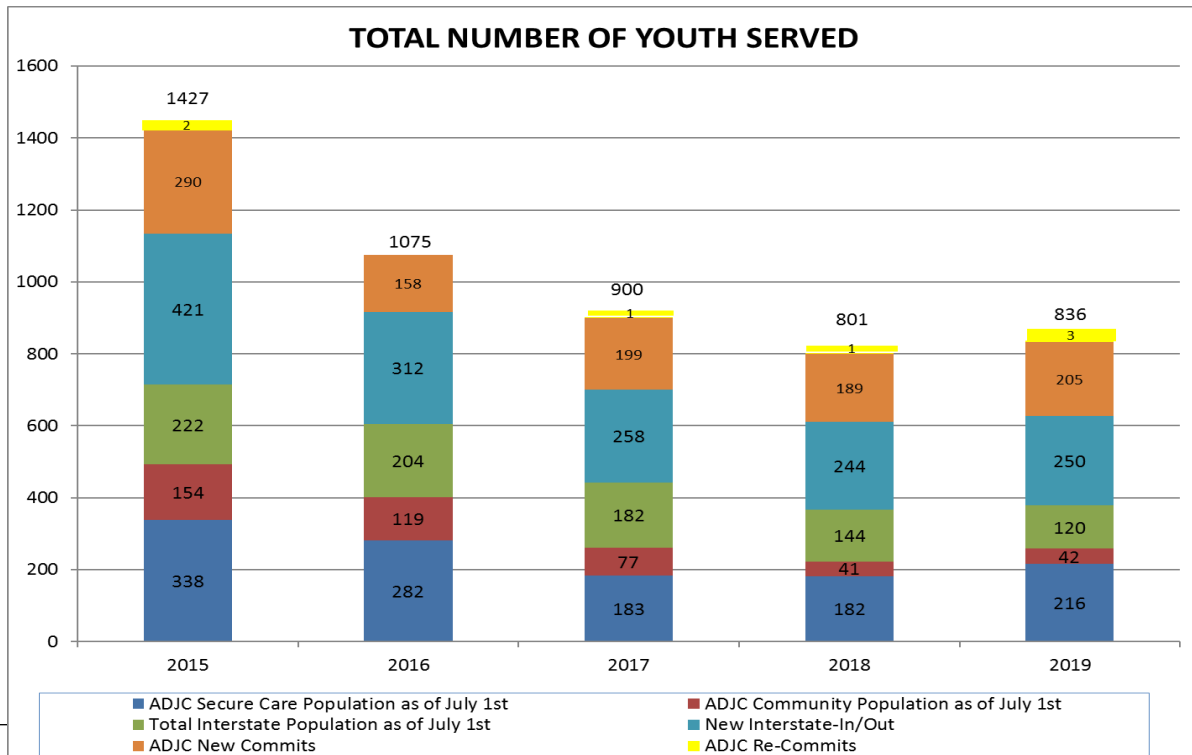

# ADJC Youth Population Data

	2015	2016	2017	2018	2019
<b>Arizona Youth Committed to ADJC by Arizona County Courts</b>					
ADJC Secure Care: Adobe Mountain School	324	231	179	173	197
ADJC Community Corrections: Parole	127	99	68	46	37
Total ADJC ADP	451	330	247	219	234
<b>Delinquent Youth Supervised/Managed by ADJC as part of Interstate Compact</b>					
Interstate Compact: In- State, Out-of-State, and Extradition	218	187	172	138	137

<b>ADJC CENSUS -DECEMBER 1, 2019</b>	
<b>Arizona Youth Committed to ADJC by Arizona County Courts</b>	
ADJC Secure Care: Adobe Mountain School	217
ADJC Community Supervision: Parole	42
Sub-Total	259
<b>Delinquent Youth Supervised/Managed by ADJC as part of Interstate Compact</b>	
Interstate Compact In-State: Youth from Other State jurisdiction's managed by ADJC in Arizona	75
Interstate Compact Out-of-State: Youth from Arizona jurisdictions whose transport out of Arizona and placement under another state's jurisdiction is managed by ADJC	55
Extradition In-State/Out-of-State: Runaways to and from Arizona for whom ADJC provides assistance in tracking, monitoring, transporting and transferring records	6
Sub-Total	136
<b>Total</b>	<b>395</b>